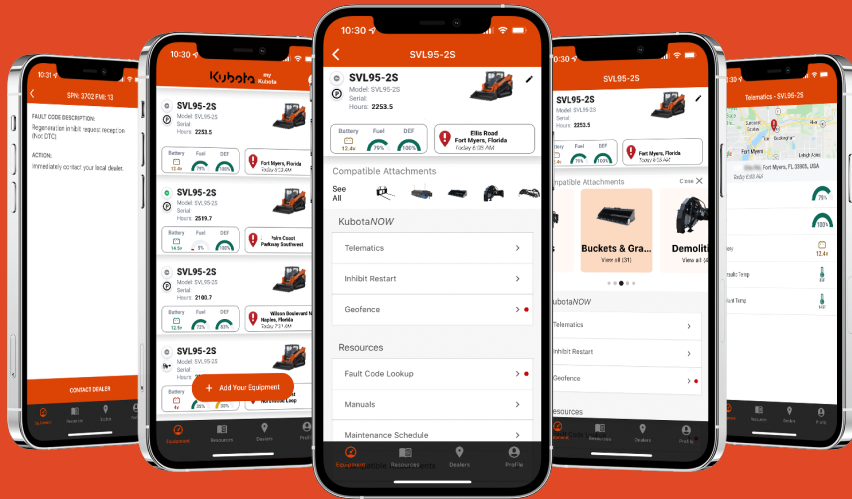

myKubota – KEY FEATURES

YOUR EQUIPMENT

Select and save your Kubota to easily access resources like manuals, service intervals or guides.

OPERATOR MANUALS

Review your equipment's operator manuals right from your phone.

MAINTENANCE GUIDES

Access step-by-step instructions for basic maintenance on select equipment.

LOCATE DEALERS

Find your closest dealer and save them as a favourite.

KUBOTANOW TELEMATICS

Monitor your equipment, create geofences and keep an eye on your Kubota equipment health and location right from your mobile device.

AVAILABLE ON iOS & ANDROID

View and access equipment information and alerts remotely through your iOS or Android device via the myKubota app.

COMPATIBLE ATTACHMENTS

Find Kubota performance matched attachments to go along with your power unit.