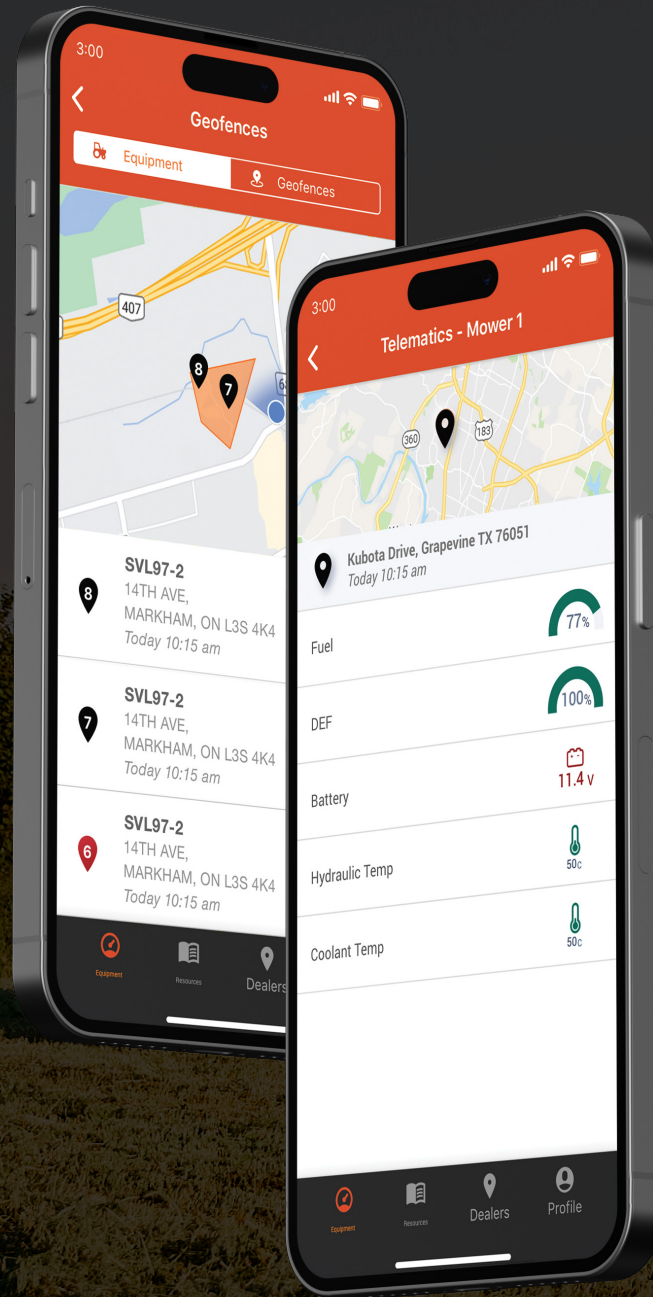

MAINTENANCE GUIDES

Access step-by-step instructions for basic maintenance on select equipment.

LOCATE DEALERS

Find your closest dealer and save them as a favourite.

KUBOTANOW TELEMATICS

Monitor your equipment, create geofences and keep an eye on your Kubota equipment health and location right from your mobile device.

AVAILABLE ON iOS & ANDROID

View and access equipment information and alerts remotely through your iOS or Android device via the myKubota app.

COMPATIBLE ATTACHMENTS

Find Kubota performance matched attachments to go along with your power unit.

DOWNLOAD THE **myKubota** APP

Specifications, images, colours and accessories contained in this brochure are based on information believed to be correct at the time this publication was approved for printing. Although descriptions, specifications, images, colours and accessories are believed to be correct, accuracy cannot be guaranteed. Errors and omissions excepted. Please contact your Kubota dealer for complete warranty and safety information or visit [Kubota.ca](https://www.kubota.ca) for more details.

PART # TEL-21-EN

myKubota APP KUBOTANOW TELEMATICS

THE myKubota APP IS A COMPANION FOR KUBOTA EQUIPMENT OWNERS THAT GIVES YOU THE ABILITY TO PROACTIVELY MAINTAIN AND CARE FOR YOUR EQUIPMENT

KUBOTA NOW TELEMATICS LETS KUBOTA OWNERS EASILY MONITOR AND TRACK EQUIPMENT – ALL THROUGH THE myKubota APP